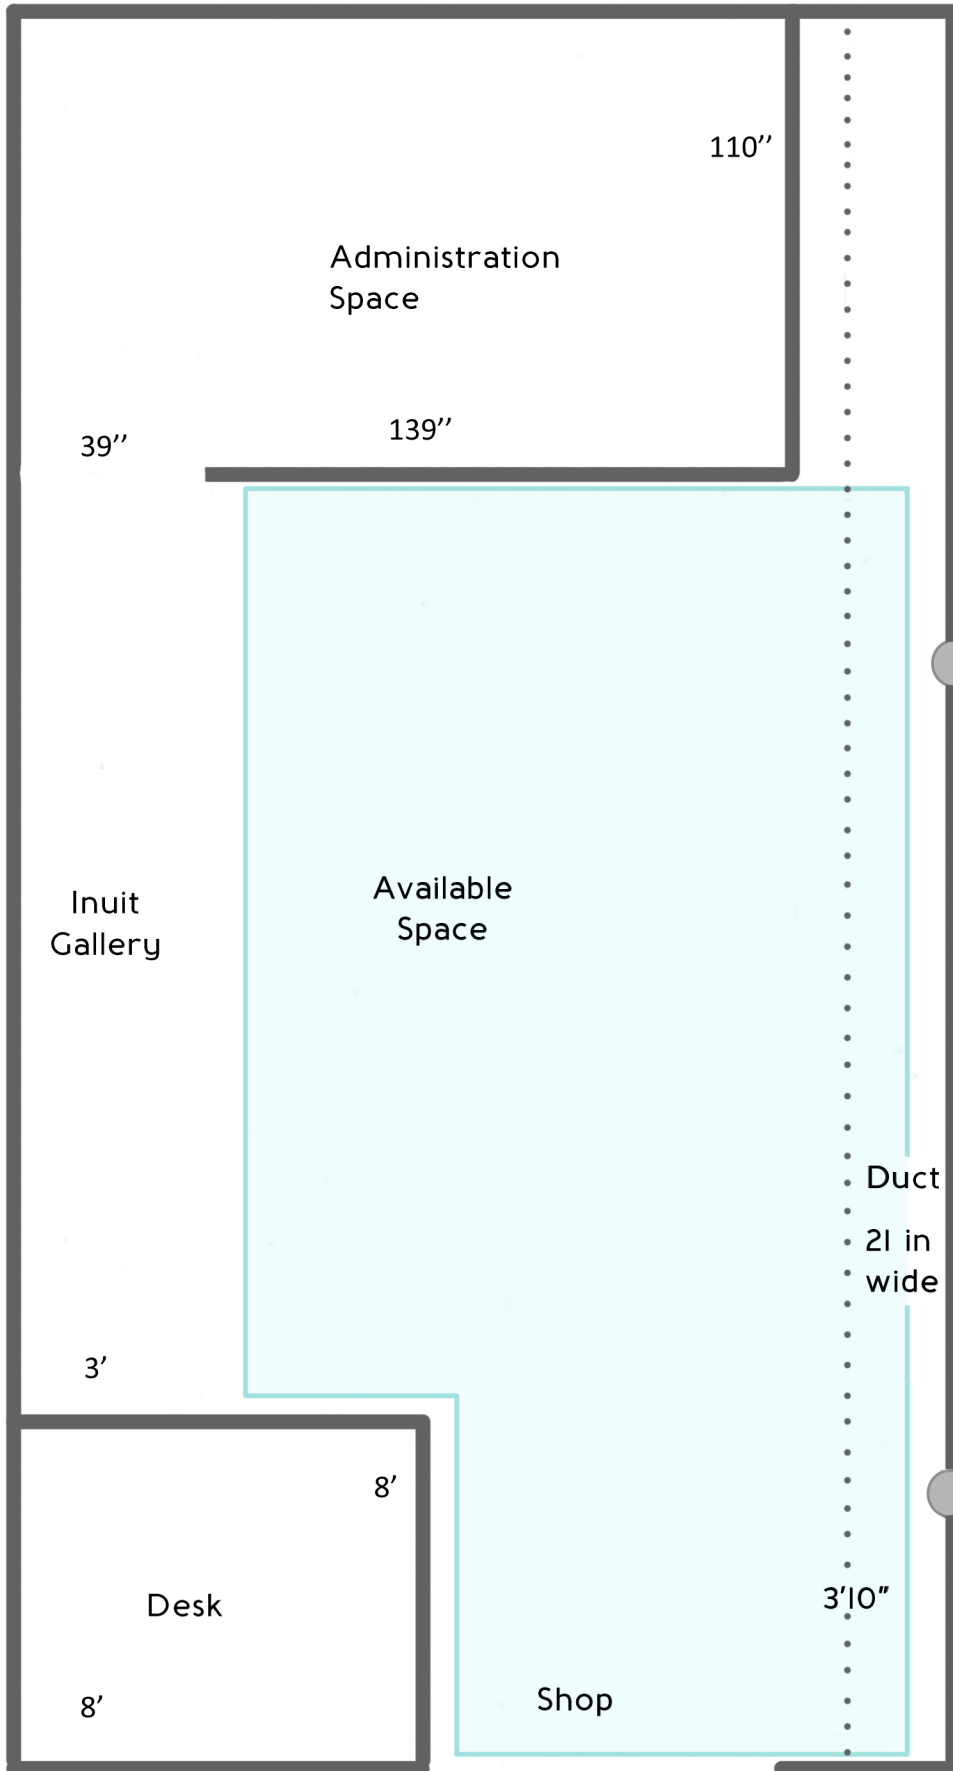

Craft Ontario Gallery

1106 Queen St W

 = AVAILABLE SPACE

Ceiling Height: 9ft

- Track lighting sits 1 ft below ceiling height

Outlet 6ft from admin wall

Total room length: 38'8" ft

- Ducts sit 21" below ceiling

Outlet 7.92ft from wall

Total room width: 20'5"

Inuit Gallery

Available Space

Desk

Shop

110"

39"

139"

3'

8'

8'

3'10"

Duct 21 in wide